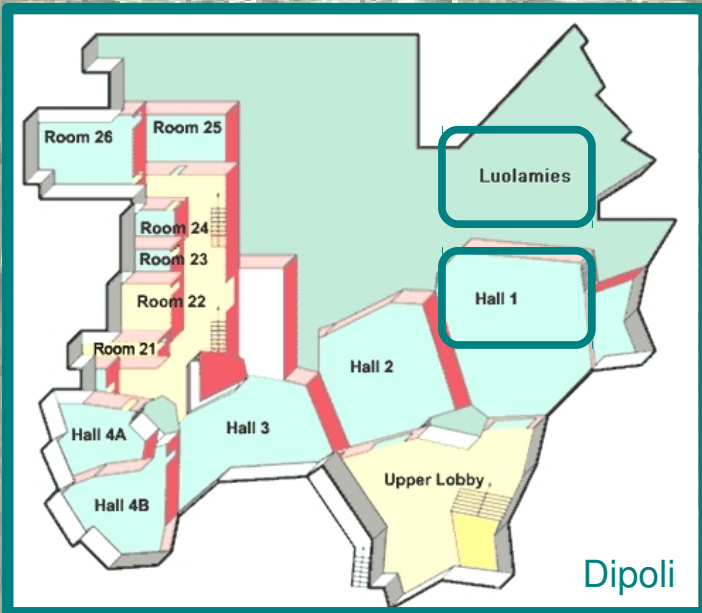

CONFERENCE SITES ICANN & WSOM 2011

Dipoli

Airport

TUAS Building

T Building (Computer Science)

Dipoli Congress Ctr

Radisson SAS Hotel