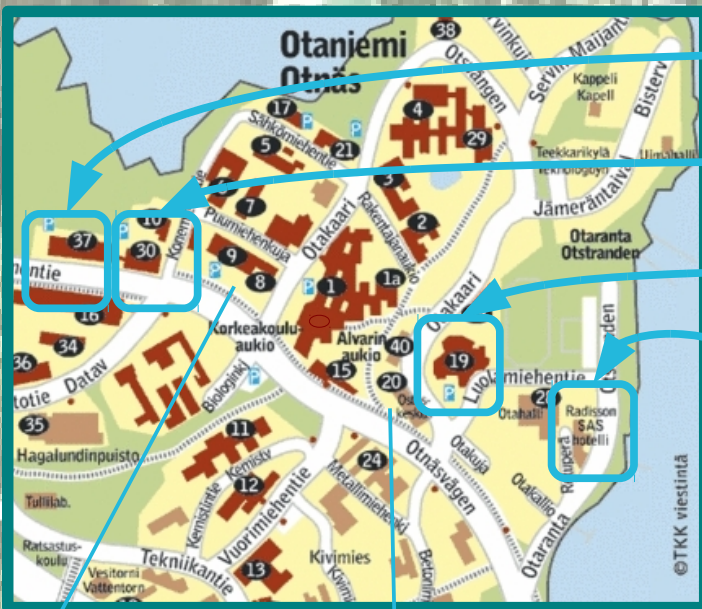

CONFERENCE SITES ICANN & WSOM 2011

Dipoli

Airport

TUAS Building

T Building (Computer Science)

Dipoli Congress Ctr

Radisson SAS Hotel

Otaniemi
Espoo

Helsinki

buses 102, 103

Kamppi bus station

- **Dipoli Congress Center, Hall 1 and Luolamies, Otakaari 24, Espoo**

ICANN plenaries (Hall1) and sessions (both halls), WSOM session on Wed

- **Aalto University, TUAS Building, Hall TU1, Otaniementie 17, Espoo**

Monday 13th

Tuesday 14th

Wednesday 15th

Thursday 16th

Friday 17th

	WSOM TUAS Building Hall TU1	WSOM TUAS Building Hall TU1	ICANN T Building Several rooms	WSOM/ICANN Dipoli Center Luolamies	ICANN Dipoli Center Hall 1	ICANN Dipoli Center Luolamies	ICANN Dipoli Center Luolamies	ICANN Dipoli Center Hall 1
9	Registration Opening	Registration	Registration	Registration Opening	Hari			Tenenbaum
10	Financial and Societal ... Coffee	Workshops	Workshops	Coffee Visualization and Image Processing	Hari Coffee		Coffee	Coffee
11	Lunch	Applications of Data Mining ... Coffee	Lunch	Generative Models BCI				Feature Extraction and ... Cognitive Processes
12	Hammer	Applications of Data Mining ... Lunch	Lunch	Lunch				Lunch
13	Theory and Methodology	Language Processing and ... Coffee	Workshops	Hinton				Shawe-Taylor Griffiths
14	Coffee	Language Processing ... Coffee	Self-organization ... Coffee	Neural and Hybrid Architectures				Panel Discussion
15	Theory and Methodology	Language Processing ... Coffee	Poster spotlight	Poster spotlight				Pattern Recognition Non-Linear Projection
16	Poster spotlight	Kohonen	Walk to T Building	Walk to T Building				Closing
17	Walk to T Building	Kohonen	Walk to T Building	ICANN Reception and Poster Session				
18	WSOM Reception and Poster Session	Bus	WSOM Farewell	ICANN Reception and Poster Session				
19		own program						
20		WSOM Banquet Restaurant Saari						
21								